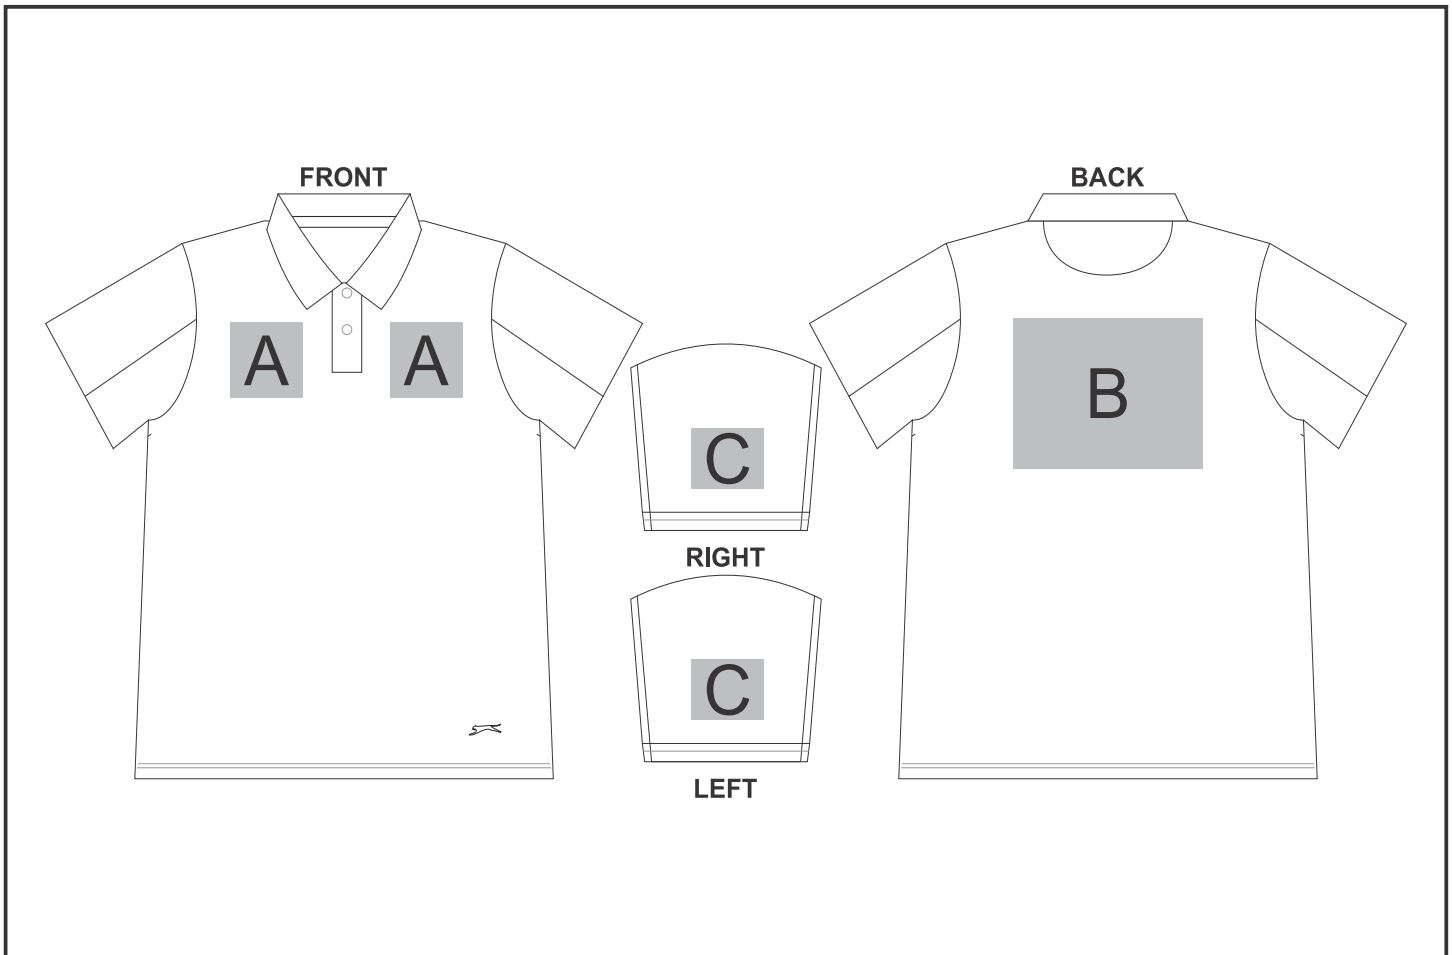

SLAZ-11410

Mens Dorado Golf Shirt

Also available in
**LOGO
24**
Check Logo24
guide and t's & c's

Need to know:

- Includes 1-Position Embroidery OR 1-Position Digital Transfer (setup fees apply)
- DTC/EMB inclusive Parameters: Left/Right Chest or Back = 100mm x 100mm
- Laser colour: Tonal

Branding Options:

Position	Branding Method (Branding Code)	No. of Colours	Dimension
A	Embroidery (EM-CLOTHING)	N/A	100mm wide x 100mm high
A	Digital Transfer Clothing A6 (DTC-A6)	Full Colour	100mm wide x 100mm high
A	Screen Print (SA)	6 Colours	100mm wide x 80mm high
A	Laser Engraving (LG)	N/A	100mm wide x 80mm high

B	Embroidery (EM-CLOTHING)	N/A	200mm wide x 200mm high
B	Digital Transfer Clothing A6 (DTC-A6)	Full Colour	105mm wide x 148mm high
B	Digital Transfer Clothing A5 (DTC-A5)	Full Colour	210mm wide x 148mm high

B	Screen Print (SA)	6 Colours	260mm wide x 200mm high
C	Embroidery (EM-CLOTHING)	N/A	80mm wide x 80mm high
C	Digital Transfer Clothing A6 (DTC-A6)	Full Colour	80mm wide x 80mm high
C	Screen Print (SA)	6 Colours	60mm wide x 60mm high
C	Laser Engraving (LG)	N/A	100mm wide x 60mm high